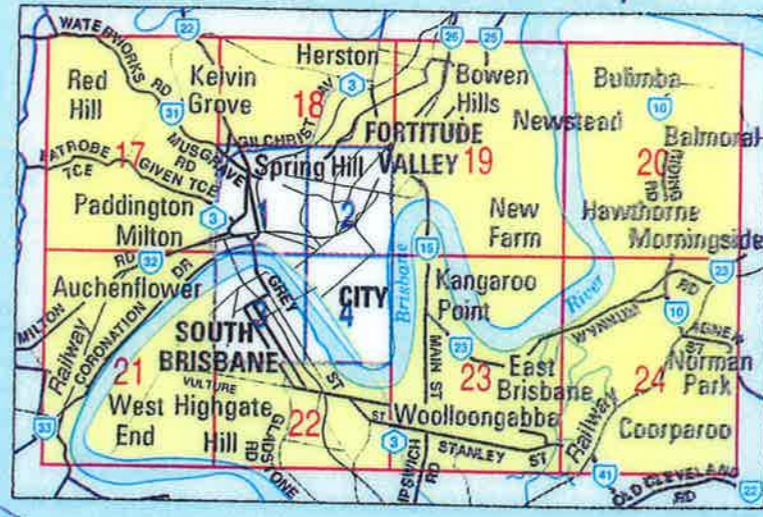

Key for 1 : 5 000 & 1 : 10 000 Maps

FOR CONTINUATION SEE  
BRISBANE NORTH KEY MAP  
ON PREVIOUS PAGE

FOR CONTINUATION SEE  
BRISBANE SOUTH KEY MAP  
ON FOLLOWING PAGE

INSET A

INSET C

INSET B

OCEAN

North  
Stradbroke  
Island

Peel  
Island

Coochiemudlo  
Island

Macleay  
Island

Lamb  
Island

Karragarra  
Is

Pennikin  
Island

Flussell  
Island

Island